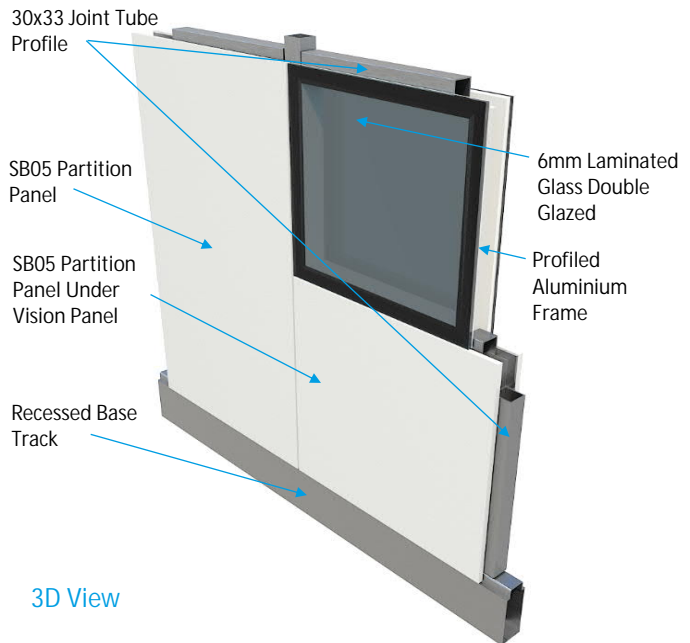

PE 50 Flush Double Glazed System

Ref: DS013

Cleanroom vision panel comprised of:

- > Two external 6mm laminated glass double glazed with various surface finishes.
- > Bonded to a profiled aluminium frame to four edges.
- > With a desiccant stop profile to internal edges.
- > Panel edges profiled to interlock with adjoining panels by inserting a 30x33mm joint tube profile.
- > Panel sits on a recessed base track 100mm high or directly above a SB05 partition panel under vision panel.

Vision Panel Characteristics & Performance

- > Panel Thickness: 50mm
- > Thickness of glass outer face: 6mm
- > Weight: 15kg/m²
- > Fire Classification: A2-s1-d0
- > Standard Panel Width: 1200mm (Maximum 1200mm)
- > Standard Panel Height: 1200mm (Maximum 2500mm)
- > Maximum room temperature to one or both sides of vision panel 60°C (the difference between both sides of vision panel should be as low as possible)

Glass Finish Options

Glass Surface Finish Options

- > 6mm Laminated Glass (clear)
- > 6mm Toughened Glass (clear)
- > 8mm Toughened & Laminated Glass (clear)
- > 8mm Smart Privacy Glass (switch from opaque glass to clear glass electronically)
- > 6.8mm Antelio reflective glass
- > Standard 6mm glass tinted to colour requirements

Vision Panel Core Options

Panel Core Options

- > Built-in manual operated blind
- > Built-in electronically operated blind

3D View

Section View

Packaging

Panels stacked on a wooden pallet max 15 panels high. Max pallet height: 1500mm, Max pallet width: 1280mm. Max pallet length: 2500mm, Protection to the vertical & horizontal corners of the stack. ISPM 15 certified crafting available on request for US market.