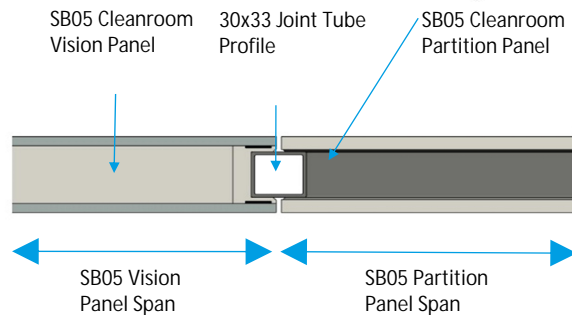

PE 50 Flush Double Glazed System

Ref: DS013

Cleanroom vision panel comprised of:

- > Two external 6mm laminated glass double glazed with various surface finishes.
- > Bonded to a profiled aluminium frame to four edges.
- > With a desiccant stop profile to internal edges.
- > Panel edges profiled to interlock with adjoining panels by inserting a 30x33mm joint tube profile.
- > Panel sits on a recessed base track 100mm high or directly above a SB05 partition panel under vision panel.

Vision Panel Characteristics & Performance

- > Panel Thickness: 50mm
- > Thickness of glass outer face: 6mm
- > Weight: 15kg/m²
- > Fire Classification: A2-s1-d0
- > Standard Panel Width: 1200mm (Maximum 1200mm)
- > Standard Panel Height: 1200mm (Maximum 2500mm)
- > Maximum room temperature to one or both sides of vision panel 60°C (the difference between both sides of vision panel should be as low as possible)

Glass Finish Options

Glass Surface Finish Options

- > 6mm Laminated Glass (clear)
- > 6mm Toughened Glass (clear)
- > 8mm Toughened & Laminated Glass (clear)
- > 8mm Smart Privacy Glass (switch from opaque glass to clear glass electronically)
- > 6.8mm Antelio reflective glass
- > Standard 6mm glass tinted to colour requirements

Vision Panel Core Options

Panel Core Options

- > Built-in manual operated blind
- > Built-in electronically operated blind

3D View

Section View

Packaging

Panels stacked on a wooden pallet max 15 panels high. Max pallet height: 1500mm, Max pallet width: 1280mm. Max pallet length: 2500mm, Protection to the vertical & horizontal corners of the stack. ISPM 15 certified crafting available on request for US market.