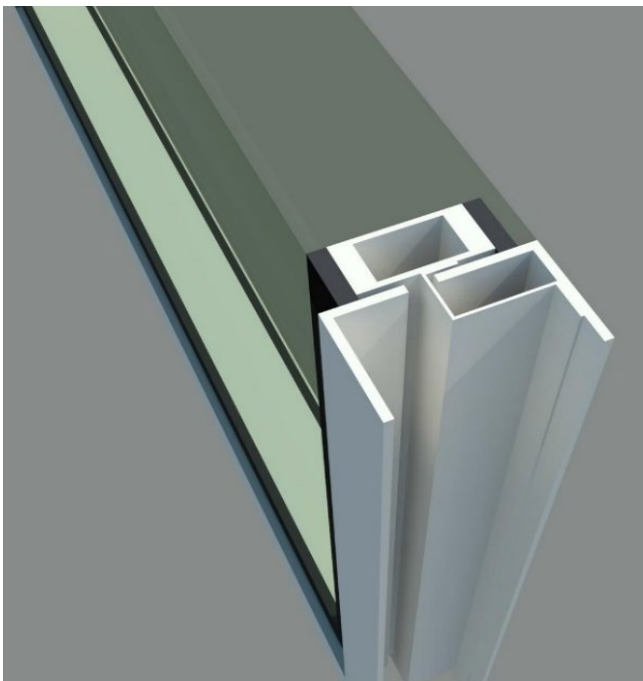

Profiled Aluminium Frame

6mm Laminated Glass Double Glazed

Internal Supporting Profile

3D View

Section View

Packaging

Panels stacked on a wooden pallet max 15 panels high. Max pallet height: 1500mm, Max pallet width: 1280mm. Max pallet length: 2500mm, Protection to the vertical & horizontal corners of the stack. ISPM 15 certified crafting available on request for US market.