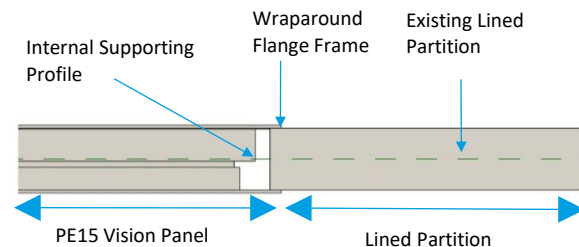

Vision Panel Core Options

Panel Core Options

- > Built-in manual operated blind
- > Built-in electronically operated blind

CLEANROOM.net

Fixed Wraparound Flange Frame To one side

Loose Fitted Wraparound Flange Frame To other side

Profiled Aluminium Frame

6mm Laminated Glass Double Glazed

Internal Supporting Profile

3D View

Section View

Packaging

Panels stacked on a wooden pallet max 15 panels high. Max pallet height: 1500mm, Max pallet width: 1280mm. Max pallet length: 2500mm, Protection to the vertical & horizontal corners of the stack. ISPM 15 certified crafting available on request for US market.