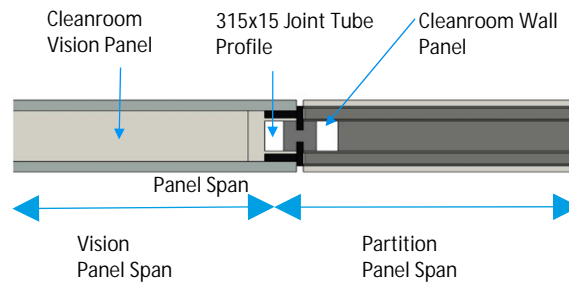

PE 48 Flush Double Glazing System

Ref: DS015

Cleanroom vision panel comprised of:

- > Two external 6mm laminated glass double glazed with various surface finishes.
- > Bonded to a profiled aluminium frame to four edges.
- > With a desiccant strip internally.
- > Panel edges profiled to interlock with adjoining panels by inserting a 15x15mm joint tube profile.
- > Panel sits on a recessed base track 100mm high or directly above a partition panel under vision panel.

Vision Panel Core Options

Panel Core Options

- > Built-in manually operated blind
- > Built-in electronically operated blind

CLEANROOM.net

3D View

Section View

Packaging

Panels stacked on a wooden pallet max 15 panels high. Max pallet height: 1500mm, Max pallet width: 1280mm. Max pallet length: 2500mm, Protection to the vertical & horizontal corners of the stack. ISPM 15 certified crafting available on request for US market.