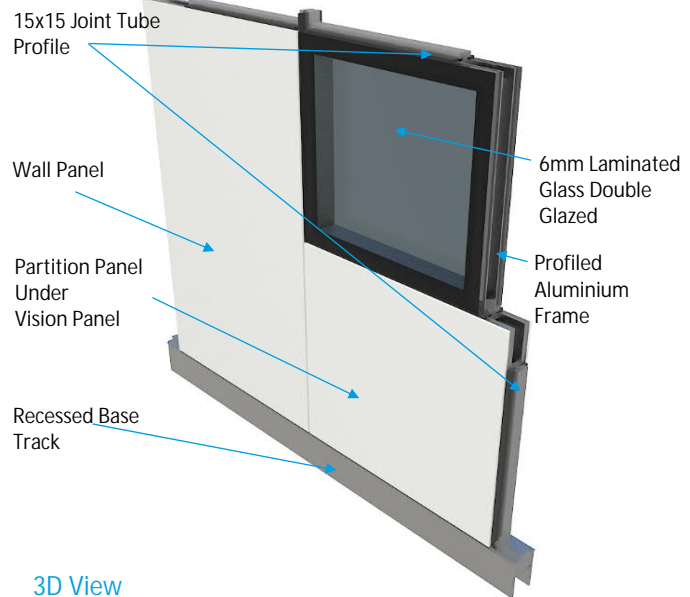

PE 48 Flush Double Glazing System

Ref: DS015

Cleanroom vision panel comprised of:

- > Two external 6mm laminated glass double glazed with various surface finishes.
- > Bonded to a profiled aluminium frame to four edges.
- > With a desiccant strip internally.
- > Panel edges profiled to interlock with adjoining panels by inserting a 15x15mm joint tube profile.
- > Panel sits on a recessed base track 100mm high or directly above a partition panel under vision panel.

Vision Panel Characteristics & Performance

- > Panel Thickness: 50mm
- > Thickness of glass outer face: 6mm
- > Weight: 15kg/m²
- > Fire Classification: A2-s1-d0
- > Standard Panel Width: 1200mm (Maximum 1200mm)
- > Standard Panel Height: 1200mm (Maximum 2500mm)
- > Maximum room temperature to one or both sides of vision panel 60°C (the difference between both sides of

Glass Finish Options

Glass Surface Finish Options

- > 6mm Laminated Glass (clear or tinted)
- > 6mm Toughened Glass (clear or tinted)
- > 8mm Toughened & Laminated Glass (clear)
- > 8mm Smart Privacy Glass (switch from opaque glass to clear glass electronically)
- > 6mm Laminated Glass (with yellow low UV yellow transmittance film)

Vision Panel Core Options

Panel Core Options

- > Built-in manually operated blind
- > Built-in electronically operated blind

CLEANROOM.net

3D View

Section View

Packaging

Panels stacked on a wooden pallet max 15 panels high. Max pallet height: 1500mm, Max pallet width: 1280mm. Max pallet length: 2500mm, Protection to the vertical & horizontal corners of the stack. ISPM 15 certified crafting available on request for US market.